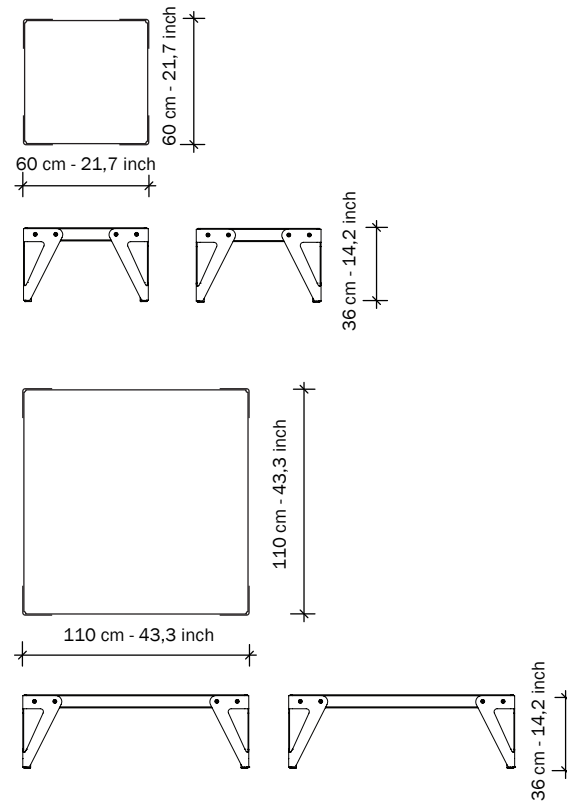

LLOYD Low table

60x60 110x110

SERENER

Black

White

Dark grey

Parallel

Rust

SPECIFICATIONS

Table top:

Steel, 2 mm thick,
powder coated.

Table leg:

Steel, 4 mm thick,
powder coated,
with plastic feet.

Bolts:

allen bolts, black.

Weight:

60x60x36: 15,5 kg - 34,2 lb.

110x110x36: 30,6 kg - 67,5 lb.

3D-FILES OR HR-IMAGES

Check: www.functionals.eu/downloads

Functionals

Edisonstraat 5

NL-5051 DS Goirle

tel. +31 (0)13 530 03 89