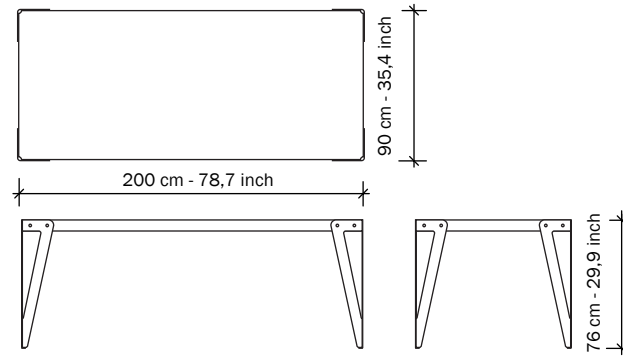

LLOYD Table OUTDOOR

200x90 230x80
SERENER

Black

White

Dark grey

Parallel

SPECIFICATIONS

Table top:

Magnelis steel, 2 mm thick powder coated.

Table leg:

Aluminum, 4 mm thick powder coated, with plastic feet.

Bolts:

Allen bolts, stainless steel.

Weight:

200x90x76: 48,3 kg - 106,5 lb.

230x80x76: 50,6 kg - 111,6 lb.