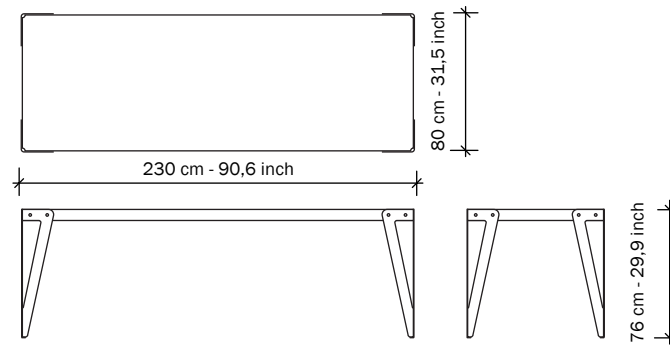

LLOYD Table OUTDOOR

200x90 230x80
SERENER

Black

White

Dark grey

Parallel

SPECIFICATIONS

Table top:

Magnelis steel, 2 mm thick powder coated.

Table leg:

Aluminum, 4 mm thick powder coated, with plastic feet.

Bolts:

Allen bolts, stainless steel.

Weight:

200x90x76: 48,3 kg - 106,5 lb.

230x80x76: 50,6 kg - 111,6 lb.