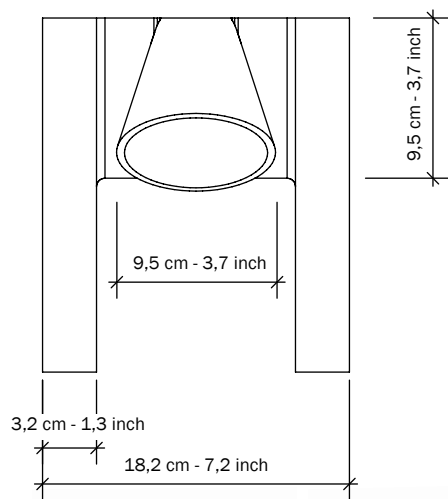

MR. ED

RODERICK VOS

SPECIFICATIONS

Book End:

Cast aluminium, powder coated in textured black or clear white.

Felt is attached to the bottom of the base.

Cable length:

150 cm - 59.1 inch

Light Source:

EU: Fitting E14

Max. 40 Watt

220 V

USA: Fitting E12

Max. 40 Watt

110 V

Energy class:

Lamp is suitable for bulbs of energy class A++, A+, A, B, C, D and E.

Lamp is sold with a bulb of energy class A++.

Weight:

3 kg - 6,6 lb.

3D-FILES OR HR-IMAGES

Check: www.functionals.eu/downloads

Black

Clear white