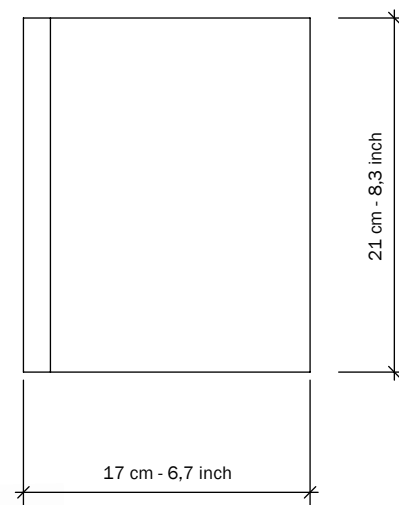

MR. ED

RODERICK VOS

SPECIFICATIONS

Book End:

Cast aluminium, powder coated in textured black or clear white.

Felt is attached to the bottom of the base.

Cable length:

150 cm - 59.1 inch

Light Source:

EU: Fitting E14

Max. 40 Watt

220 V

USA: Fitting E12

Max. 40 Watt

110 V

Energy class:

Lamp is suitable for bulbs of energy class A++, A+, A, B, C, D and E.

Lamp is sold with a bulb of energy class A++.

Weight:

3 kg - 6,6 lb.

3D-FILES OR HR-IMAGES

Check: www.functionals.eu/downloads

Black

Clear white