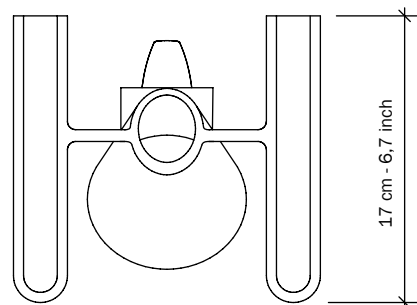

MR. ED

RODERICK VOS

SPECIFICATIONS

Book End:

Cast aluminium, powder coated in textured black or clear white.

Felt is attached to the bottom of the base.

Cable length:

150 cm - 59.1 inch

Light Source:

EU: Fitting E14

Max. 40 Watt

220 V

USA: Fitting E12

Max. 40 Watt

110 V

Energy class:

Lamp is suitable for bulbs of energy class A++, A+, A, B, C, D and E.

Lamp is sold with a bulb of energy class A++.

Weight:

3 kg - 6,6 lb.

3D-FILES OR HR-IMAGES

Check: www.functionals.eu/downloads

Black

Clear white