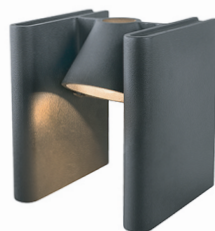

MR. ED

RODERICK VOS

SPECIFICATIONS

Book End:

Cast aluminium, powder coated in textured black or clear white.

Felt is attached to the bottom of the base.

Cable length:

150 cm - 59.1 inch

Light Source:

EU: Fitting E14

Max. 40 Watt

220 V

USA: Fitting E12

Max. 40 Watt

110 V

Energy class:

Lamp is suitable for bulbs of energy class A++, A+, A, B, C, D and E.

Lamp is sold with a bulb of energy class A++.

Weight:

3 kg - 6,6 lb.

3D-FILES OR HR-IMAGES

Check: www.functionals.eu/downloads

Black

FUNCTIONALS

Functionals

Edisonstraat 5

NL-5051 DS Goirle

tel. +31 (0)13 530 03 89

info@functionals.eu

www.functionals.eu