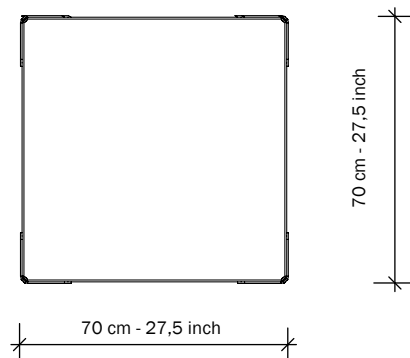

T-TABLE Table OUTDOOR

SERENER

73 cm - 28,7 inch

Black

White

Dark grey

Parallel

SPECIFICATIONS

Table top:

Magnelis steel, 2 mm thick.
powder coated.

Table leg:

Aluminum, 4 mm thick
powder coated,
with plastic feet.

Bolts:

allen bolts, stainless steel.

Weight:

14 kg - 30,9 lb.