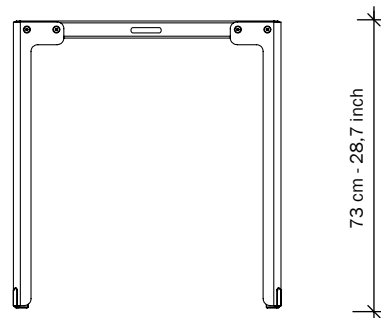

T-TABLE Table OUTDOOR

SERENER

73 cm - 28,7 inch

Black

White

Dark grey

Parallel

SPECIFICATIONS

Table top:

Magnelis steel, 2 mm thick.
powder coated.

Table leg:

Aluminum, 4 mm thick
powder coated,
with plastic feet.

Bolts:

allen bolts, stainless steel.

Weight:

14 kg - 30,9 lb.