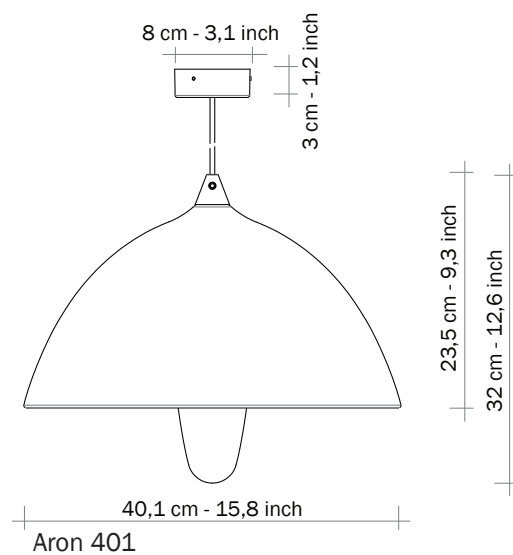

ARON

BERTJAN POT

SPECIFICATIONS

Lampshade:

Aluminium, 1,5mm thick, powder coated in textured white.

Cylinder:

Glass, sandblasted.

Cable length:

295 cm - 116,1 inch

Light Source:

Fitting E27

Max. 60 Watt

220 V

Energy class:

Lamp is suitable for bulbs of energy class A++, A+, A, B, C, D and E. Lamp is sold with a bulb of energy class E.

Weight:

Aron 401: 2,3 kg - 5,1 lb.

3D-FILES OR HR-IMAGES

Check: www.functionals.eu/downloads

FUNCTIONALS
by Ad&Simon

Functionals

Edisonstraat 5
NL-5051 DS Goirle
tel. +31 (0)13 530 03 89
info@functionals.eu
www.functionals.eu